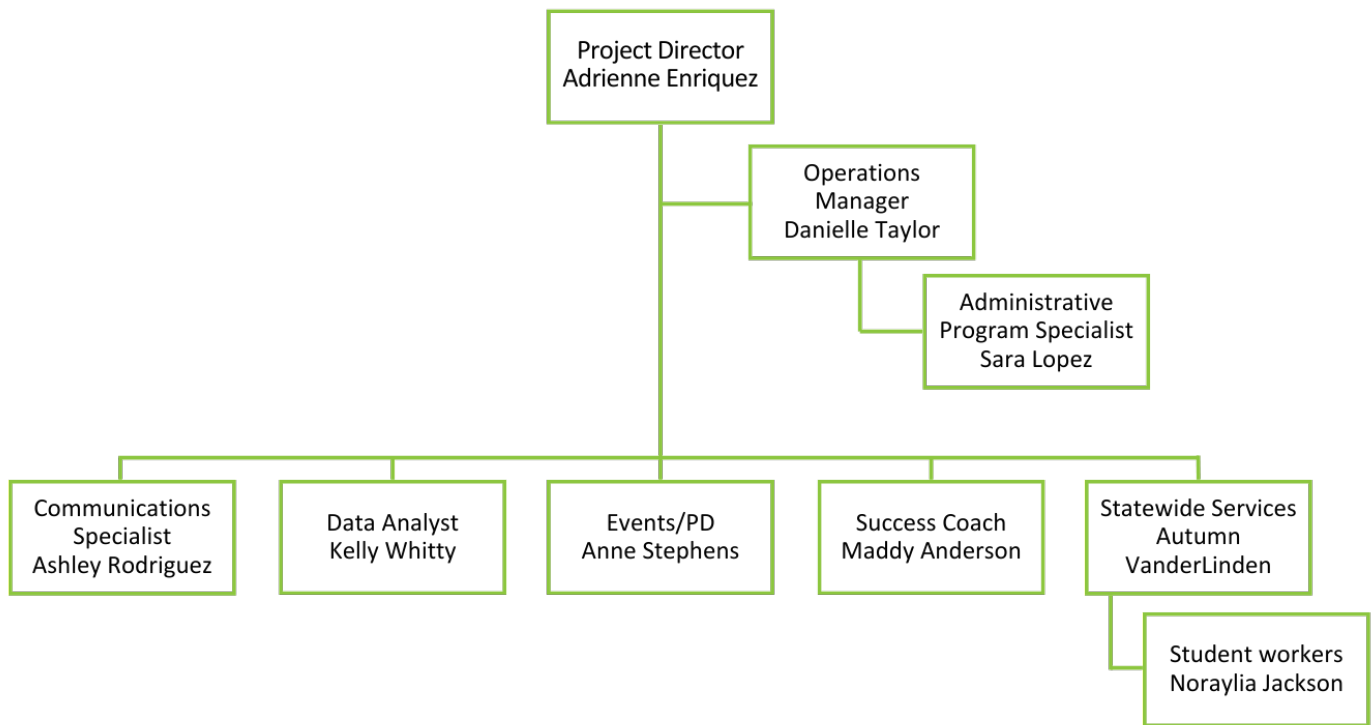

Who's Who

CENTRAL GEAR UP STAFF

ORG CHART

CONTACT INFO

GEAR UP STAFF CONTACT LIST	
<i>who & how</i>	<i>contact me for</i>
Adrienne Enriquez Project Director adrienne.enriquez@oregonstate.edu 541-737-7701	<ul style="list-style-type: none"> • programmatic questions • yearly plans and budget • building and maintaining partnerships • general advice
Anne Stephens Events & Professional Development Specialist anne.stephens@oregonstate.edu 541-737-7699	<ul style="list-style-type: none"> • GEAR UP meetings • professional development • student events
Ashley Rodriguez Communications Specialist ashley.rodriguez@oregonstate.edu 541-737-7761	<ul style="list-style-type: none"> • website/social media • promotional campaigns and materials • communications-related support • branding
Autumn VanderLinden Coordinator of Statewide Services autumn.vanderlinden@oregonstate.edu 541-737-7711	<ul style="list-style-type: none"> • 12th Grade Events: College Application Week, Spring Into Action & Decision Day • other Oregon Goes To College statewide initiatives
Danielle Taylor Operations Manager danielle.taylor@oregonstate.edu 541-737-5016	<ul style="list-style-type: none"> • grant compliance • cost share/match • general administration
Kelly Whitty Data Analyst kelly.whitty@oregonstate.edu 541-737-7790	<ul style="list-style-type: none"> • events and cost share tracker • surveys • data • event/activity evaluation
Maddy Anderson Success Coach maddy.anderson@oregonstate.edu 541-737-7716	<ul style="list-style-type: none"> • first point of contact for schools • yearly plans and budget • implementing GEAR UP activities • general advice
Sara Lopez Administrative Program Specialist sara.lopez@oregonstate.edu 541-737-7710	<ul style="list-style-type: none"> • events and cost share tracker • invoices, cost share, meeting registrations • t-shirts and promotional materials