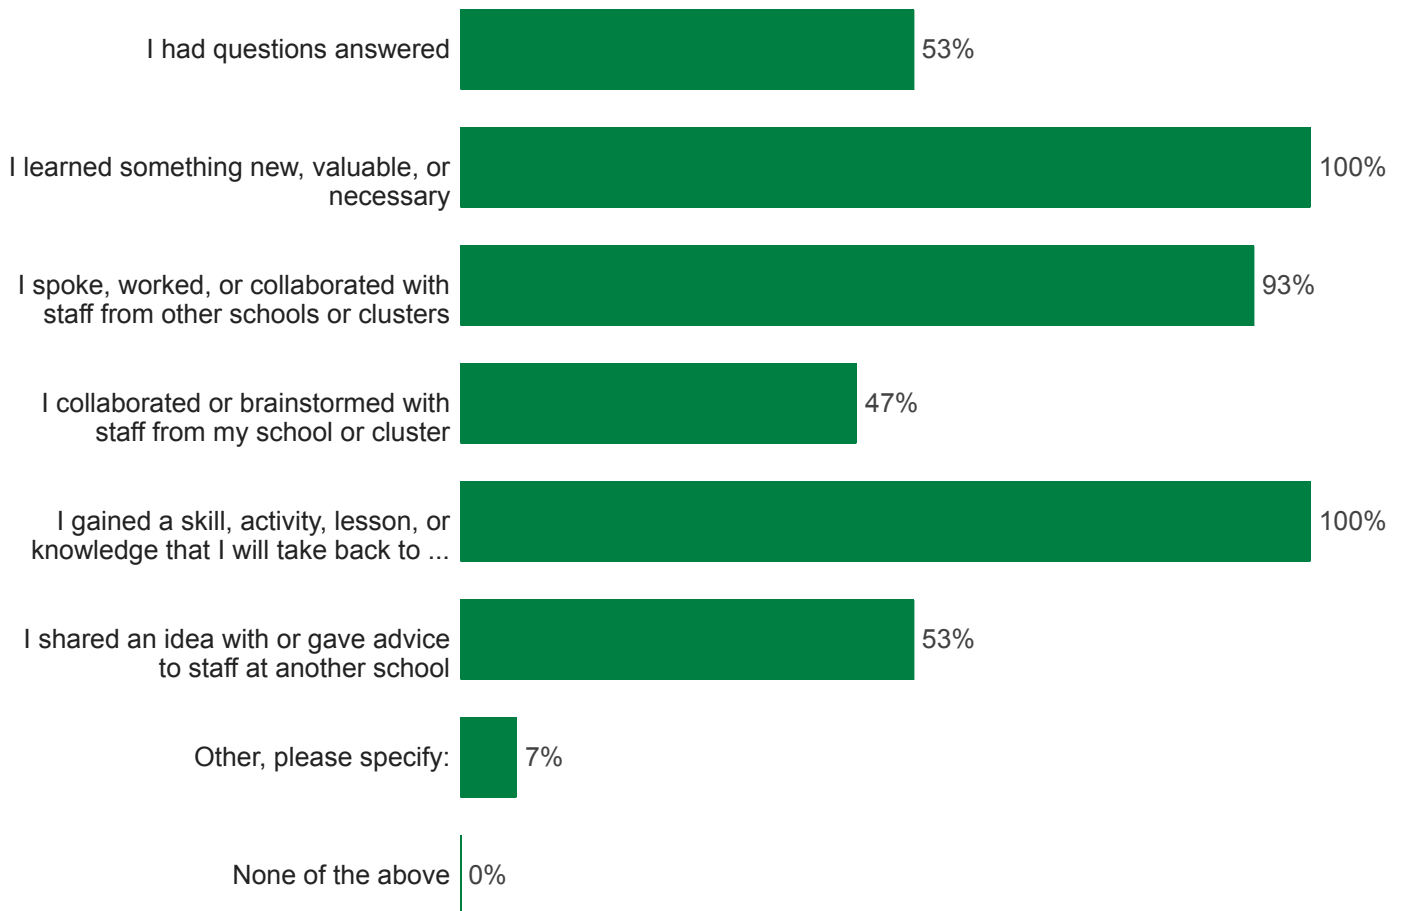

2019 Summer Institute

EVALUATION RESULTS

RESPONDENTS & DEMOGRAPHICS

Responses

Total Attendees	59
Total Surveyed	39

Roles

Teacher	83%
SPED/IA	9%
GU Coord.	4%
Chaperone/Volunt	2%
Counselor	2%
Other	0%
Administrator	0%

Previous Summer Institute Attendance

Institute Attended

● ELA/Social Studies ● Math

Achieved at the Institute

Overall Rating of Summer Institute - ELA Attendees

Achieved at the Institute

Overall Rating of Summer Institute - Math Attendees