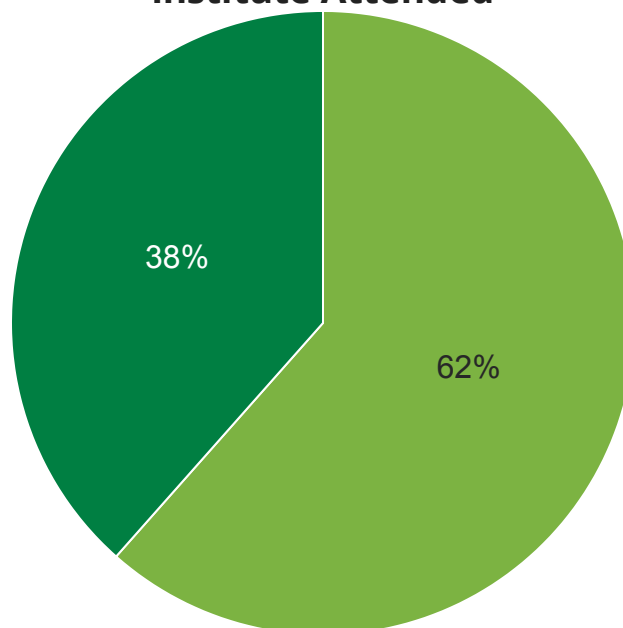

2019 Summer Institute

EVALUATION RESULTS

RESPONDENTS & DEMOGRAPHICS

Responses

Total Attendees	59
Total Surveyed	39

Roles

Teacher	83%
SPED/IA	9%
GU Coord.	4%
Chaperone/Volunt	2%
Counselor	2%
Other	0%
Administrator	0%

Previous Summer Institute Attendance

Institute Attended

● ELA/Social Studies ● Math

Achieved at the Institute

Overall Rating of Summer Institute - ELA Attendees

Achieved at the Institute

Overall Rating of Summer Institute - Math Attendees