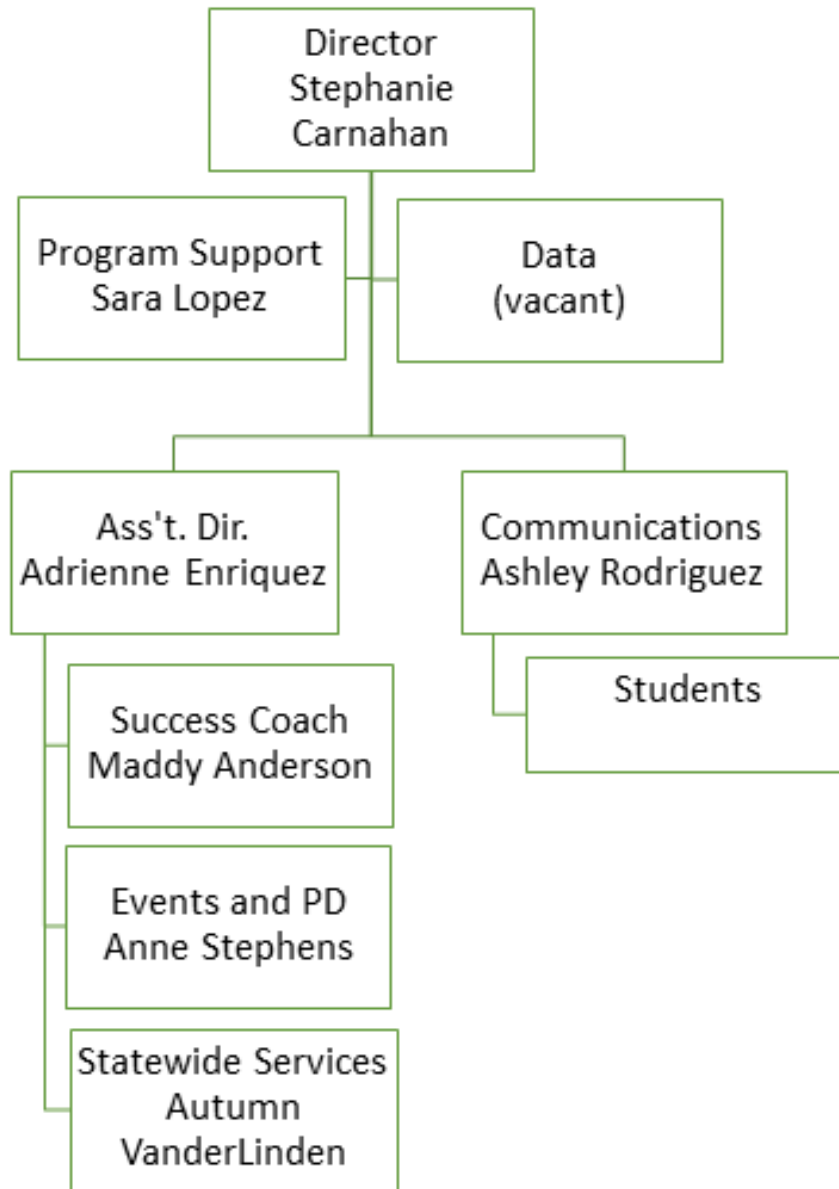

Who's Who

CENTRAL GEAR UP STAFF

ORG CHART

CONTACT INFO

GEAR UP STAFF CONTACT LIST	
<i>who & how</i>	<i>contact me for</i>
Stephanie Carnahan Project Director stephanie.carnahan@oregonstate.edu 541-737-2633	<ul style="list-style-type: none"> • administrative/compliance questions • college access in Oregon
Adrienne Enriquez Assistant Director adrienne.enriquez@oregonstate.edu 541-737-7701	<ul style="list-style-type: none"> • programmatic questions • yearly plans and budget • building and maintaining partnerships • general advice
Maddy Anderson Success Coach maddy.anderson@oregonstate.edu 541-737-7716	<ul style="list-style-type: none"> • first point of contact for schools • yearly plans and budget • implementing GEAR UP activities • general advice
TBD (contact Stephanie for now) Data Analyst	<ul style="list-style-type: none"> • surveys • data • event/activity evaluation • measurable objectives
Anne Stephens Events & Professional Development Specialist anne.stephens@oregonstate.edu 541-737-7699	<ul style="list-style-type: none"> • GEAR UP meetings • professional development • student events
Ashley Rodriguez Communications Specialist	<ul style="list-style-type: none"> • website or social media • communications plan • anything communications-related
Autumn VanderLinden Coordinator of Statewide Services autumn.vanderlinden@oregonstate.edu 541-737-7711	<ul style="list-style-type: none"> • 12th Grade Events: College Application Week, Spring Into Action & Decision Day • other Oregon Goes To College statewide initiatives
Sara Lopez Program Support sara.lopez@oregonstate.edu 541-737-7710	<ul style="list-style-type: none"> • events and cost share tracker • invoices, cost share, meeting registrations • t-shirts and promotional materials